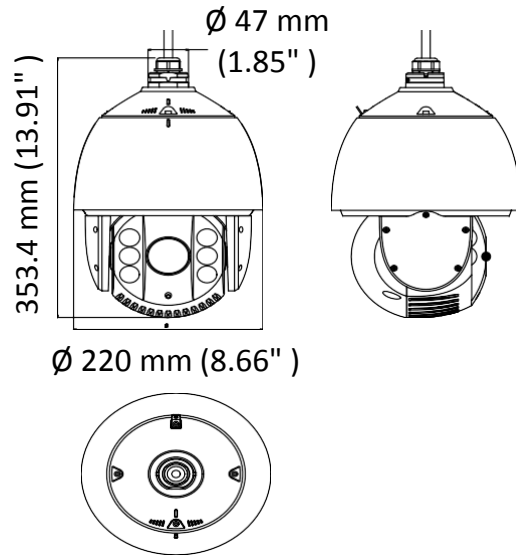

Order Model

HAP312-IR-32

Dimensions

Accessories