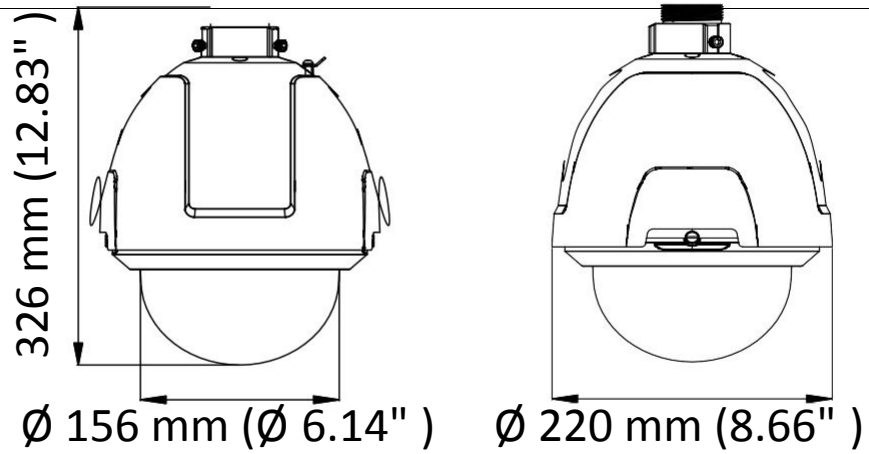

Order Model

HAP312-OD-25

Dimensions

Accessories