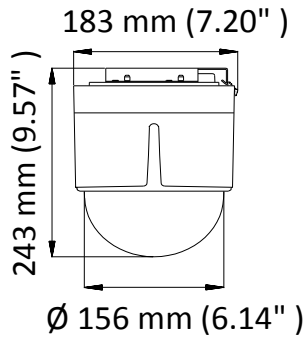

Order Model

HAP312-OD-32

Dimensions

Indoor