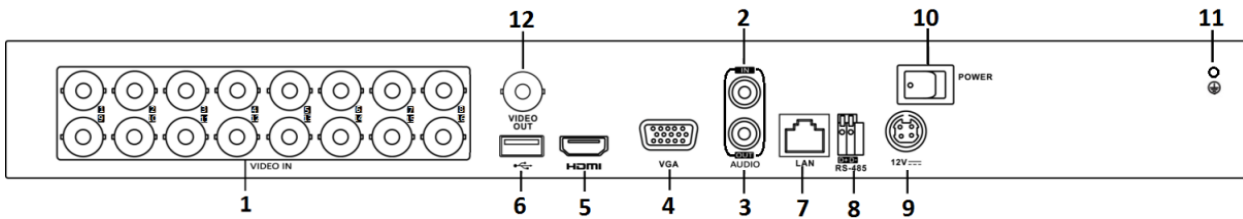

Physical Interfaces

*: The rear panel of PAR324-8 provides 8 video input interfaces.

No.	Description	No.	Description
1	VIDEO IN	7	LAN Network Interface
2	AUDIO IN, RCA Connector	8	RS-485 Serial Interface
3	AUDIO OUT, RCA Connector	9	Power Input
4	VGA Interface	10	Power Switch
5	HDMI Interface	11	GND
6	USB Interface	12	VIDEO OUT