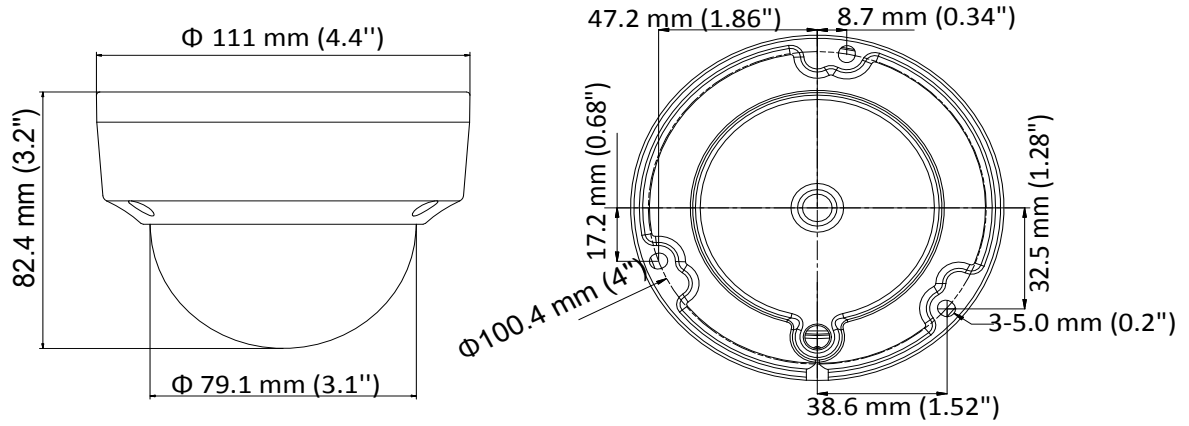

## Specification

<b>Camera</b>	
Image Sensor	5 MP CMOS image sensor
Resolution	2560 (H) × 1944 (V)
Min. illumination	Color: 0.008 Lux @ (F1.2, AGC ON), 0 Lux with IR
Shutter Time	PAL: 1/25 s to 1/50, 000 s NTSC: 1/30 s to 1/50, 000 s
Lens	2.8 mm 3.6 mm, 6 mm fixed focal lens
Horizontal Field of View	91° (2.8 mm), 70° (3.6 mm), 45° (6 mm)
Lens Mount	M12
Day & Night	ICR
Angle Adjustment	Pan: 0° to 355°; Tilt: 0° to 75°; Rotate: 0° to 355°
Synchronization	Internal synchronization
Frame Rate	2560 × 1944 @ 20fps
<b>Menu</b>	
AGC	Support
D/N Mode	Auto/Color/BW (Black and White)
White Balance	ATW/MWB
BLC	Support
DWDR (Digital Wide Dynamic Range)	Support
Language	English, Chinese
Functions	Brightness, Sharpness, Digital noise reduction, Mirror, Smart IR
<b>Interface</b>	
Video Output	1 HD analog output
<b>General</b>	
Operating Conditions	-40 °C to 60 °C (-40 °F to 140 °F), humidity: 90% or less (non-condensation)
Power Supply	12 V DC ±25%
Power Consumption	Max. 3 W
Protection Level	IP67, IK10
Material	Metal
IR Range	Up to 20 m
Communication	Up the coax, Protocol: HIKVISION-C (TVI output)
Dimensions	Φ 111 mm × 82.4 mm (Φ 4.4" × 3.2")
Weight	Approx. 350 g (0.77 lb.)

## Dimension