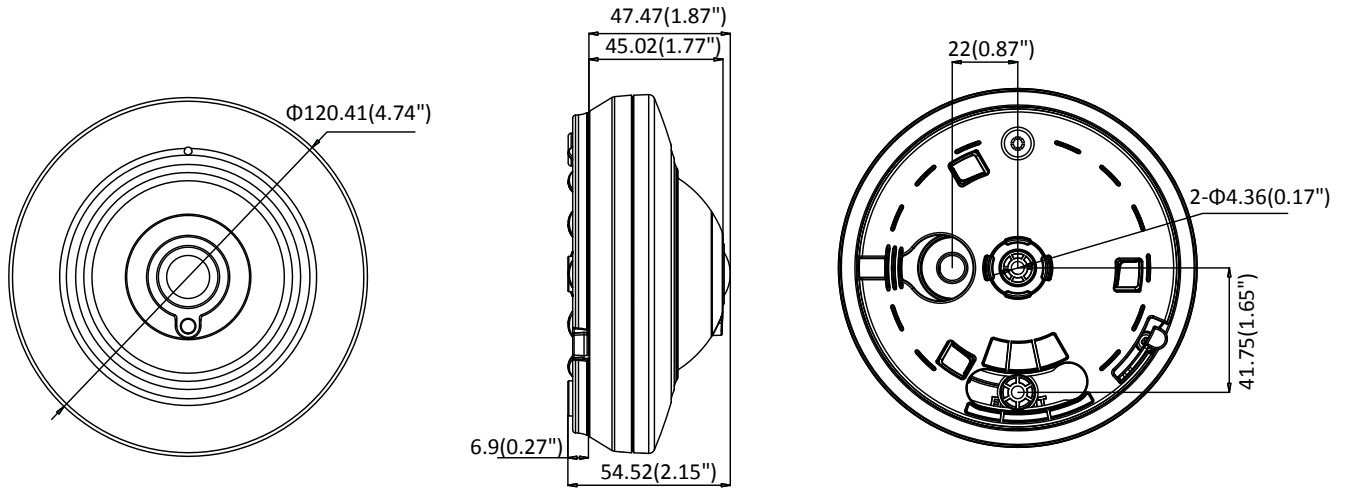

## Specifications

<b>Model</b>	DS-2CC52H1T-FITS
<b>Camera</b>	
Image Sensor	5Mega Progressive Scan CMOS
Effective Pixels	2592(H)*1944(V)
Min. illumination	0.01 Lux @ (F1.2,AGC ON), 0 Lux with IR
Shutter Time	1/12.5s to 1/20,000s
Lens	1.1mm
Lens Mount	M12
Day & Night	ICR
Angle Adjustment	Pan: 0°-30°; Tilt: 0°; Rotate: 0°
Synchronization	Internal Synchronization
Video Frame Rate	5MP@12.5fps
HD Video Output	1-ch BNC Output
Audio In	Built-in Mic
Audio Out	1-ch, BNC Output, (Output Impedance: 1KΩ)
<b>Menu</b>	
Mounting Type	Ceiling/Wall
Ceiling Mounting Display Mode	Default, Panorama, 4 PTZ, Fisheye & 3 PTZ, Annular, Mini-fisheye & 1 PTZ, Annular & 2 PTZ
Wall Mounting Display Mode	Default, Panorama, 4 PTZ, Fisheye & 3 PTZ, Panorama & 3 PTZ
D/N Mode	Color/BW/AUTO
Functions	Brightness, contrast, saturation, sharpness
<b>General</b>	
Operating Conditions	-20 °C to 60 °C (-4 °F to 140 °F), Humidity 90% or less (non-condensing)
Power Supply	DC12V±15%
Power Consumption	5.5W MAX
IR Range	10-20m
Communication	Up the coax, Protocol: HIKVISION-C
Dimensions	Φ120.4mm×54.5mm (Φ4.74"×2.14")
Weight	Approx. 350g (0.77lb)

## Dimensions

unit:mm