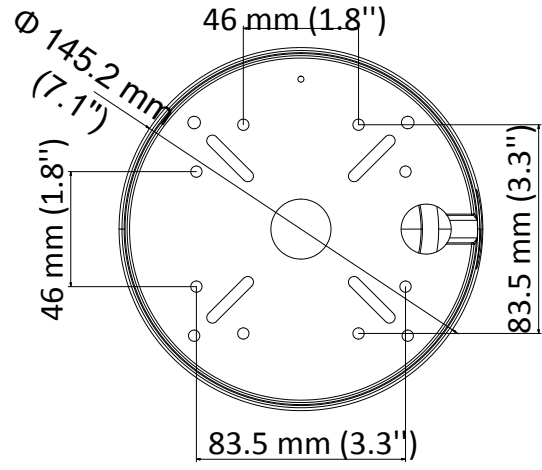

PAC318D-OD4Z 8 MP Dome Camera

Key Features

- 8.29 MP high performance CMOS
- Auto focus
- 3840 × 2160 resolution
- 2.7 mm to 13.5 mm motorized vari-focal lens
- EXIR 2.0, smart IR, up to 60 m IR distance
- OSD menu, DNR,
- 4 in 1 video output (switchable TVI/AHD/CVI/CVBS)
- IP67
- Up the coax (HIKVISION-C)

Specification

Camera	
Image Sensor	8.29 megapixel progressive scan CMOS
Frame Rate	TVI: 8MP@12.5fps, 8MP@15fps, 5MP@20fps, 4MP@25fps, 4MP@30fps, 2MP@25fps, 2MP@30fps CVI: 8MP@12.5fps, 8MP@15fps AHD: 8M@12.5fps, 8M@15fps CVBS: 960H P/N
Resolution	3840 (H) × 2160 (V)
Min. illumination	Color: 0.01 Lux @ (F1.2, AGC ON), 0 Lux with IR
Shutter Time	PAL: 1/12.5 s to 1/50, 000 s NTSC: 1/15 s to 1/50, 000 s
Lens	2.7 mm to 13.5 mm motorized vari-focal lens
Horizontal Field of View	108.1° to 45.6°
Lens Mount	Φ14
Day & Night	IR cut filter
Angle Adjustment	Pan: 0° to 355°; Tilt: 0° to 75°; Rotate: 0° to 355°
Synchronization	Internal synchronization
DWDR (Digital Wide Dynamic Range)	105 dB
Menu	
AGC	Yes
D/N Mode	Auto/Color/BW (Black and White)
White Balance	Auto/Manual
BLC	Yes
DWDR (Digital Wide Dynamic Range)	Yes
Functions	Brightness, Sharpness, DNR, Mirror, Smart IR, HLC
Interface	
Video Output	1 HD analog output
Switch Button	TVI/AHD/CVI/CVBS
General	
Operating Conditions	-40 °C to 60 °C (-40 °F to 140 °F), humidity: 90% or less (non-condensation)
Power Supply	9 VDC to 15 VDC -A: 9.6 VDC to 14.4 VDC; 19.2 VAC to 28.8 VAC <i>*You are recommended to use one power adapter to supply the power for one camera.</i>
Power Consumption	Max. 6.4 W -A: Max. 8.2W
Protection Level	IP67
Material	Metal
IR Range	Up to 60 m
Communication	Up the coax, Protocol: HIKVISION-C (TVI output)
Dimensions	Ø 145.2 mm × 124.1 mm (Ø 7.1" × 4.9")
Weight	Approx. 640 g (1.41lb.)

Order Model

PAC318D-OD4Z

Dimension

Accessory

P-275ZJ
Vertical Pole Mount

P-276ZJ
Corner Mount

P-253ZJ-L
Rain Shade

P-273ZJ-140B
Wall Mount