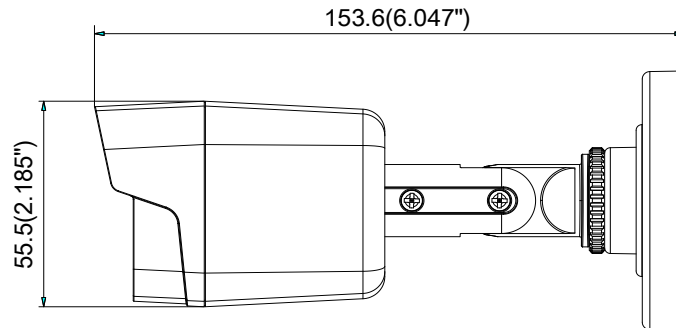

## Specifications

<b>Camera</b>	
Image Sensor	3MP CMOS Image Sensor
Effective Pixels	2052(H)*1536(V)
Min. illumination	0.01 Lux @ (F1.2,AGC ON), 0 Lux with IR
Shutter Time	1/25s to 1/50,000s
Lens	2.8mm, 3.6mm, 6mm lens @ F1.2
Lens Mount	M12
Day & Night	ICR
Angle Adjustment	Pan: 0° - 360°; Tilt:0° - 90°; Rotate: 0° - 360°
Synchronization	Internal Synchronization
WDR	120dB
Video Frame Rate	1920×1536@18fps
HD Video Output	1 Analog HD output
S/N Ratio	> 62dB
<b>Menu</b>	
AGC	Support
D/N Mode	Color/BW/SMART
White Balance	ATW/ MWB
BLC	Support
Functions	Wide Dynamic Range, Digital noise reduction, Mirror, SMART IR
<b>General</b>	
Operating Conditions	-40 °C – 60 °C (-40 °F – 140 °F), Humidity 90% or less (non-condensing)
Power Supply	12 VDC ± 15%
Power Consumption	Max. 5W
Protection Level	IP66
IR Range	Up to 20m
Communication	Up the coax, Protocol: HIKVISION-C (TVI output)
Dimensions	58.5mm×55.5mm×153.6mm (2.30"×2.19"×6.05")
Weight	Approx. 370g (0.82lb)

## Dimensions

Unit: mm