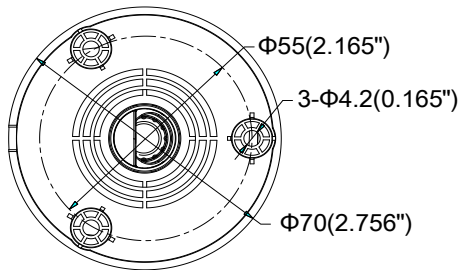

### Key Features

- 3 Megapixel high-performance CMOS
- Analog HD output, up to 3MP resolution
- 2.8mm, 3.6mm, 6mm lens
- True Day/Night
- OSD menu, DNR, Smart IR
- True WDR, up to 120dB
- EXIR technology, up to 20m IR distance
- IP66 weatherproof
- Up the Coax(HIKVISION-C)

## Specifications

<b>Camera</b>	
Image Sensor	3MP CMOS Image Sensor
Effective Pixels	2052(H)*1536(V)
Min. illumination	0.01 Lux @ (F1.2,AGC ON), 0 Lux with IR
Shutter Time	1/25s to 1/50,000s
Lens	2.8mm, 3.6mm, 6mm lens @ F1.2
Lens Mount	M12
Day & Night	ICR
Angle Adjustment	Pan: 0° - 360°; Tilt:0° - 90°; Rotate: 0° - 360°
Synchronization	Internal Synchronization
WDR	120dB
Video Frame Rate	1920×1536@18fps
HD Video Output	1 Analog HD output
S/N Ratio	> 62dB
<b>Menu</b>	
AGC	Support
D/N Mode	Color/BW/SMART
White Balance	ATW/ MWB
BLC	Support
Functions	Wide Dynamic Range, Digital noise reduction, Mirror, SMART IR
<b>General</b>	
Operating Conditions	-40 °C – 60 °C (-40 °F – 140 °F), Humidity 90% or less (non-condensing)
Power Supply	12 VDC ± 15%
Power Consumption	Max. 5W
Protection Level	IP66
IR Range	Up to 20m
Communication	Up the coax, Protocol: HIKVISION-C (TVI output)
Dimensions	58.5mm×55.5mm×153.6mm (2.30"×2.19"×6.05")
Weight	Approx. 370g (0.82lb)

## Dimensions

Unit: mm