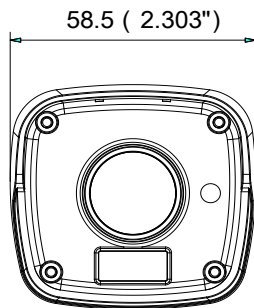

### Key Features

- 3 Megapixel high-performance CMOS
- Analog HD output, up to 3MP resolution
- 2.8mm, 3.6mm, 6mm lens
- True Day/Night
- OSD menu, DNR, Smart IR
- True WDR, up to 120dB
- EXIR technology, up to 20m IR distance
- IP66 weatherproof
- Up the Coax(HIKVISION-C)

## Specifications

<b>Camera</b>	
Image Sensor	3MP CMOS Image Sensor
Effective Pixels	2052(H)*1536(V)
Min. illumination	0.01 Lux @ (F1.2,AGC ON), 0 Lux with IR
Shutter Time	1/25s to 1/50,000s
Lens	2.8mm, 3.6mm, 6mm lens @ F1.2
Lens Mount	M12
Day & Night	ICR
Angle Adjustment	Pan: 0° - 360°; Tilt:0° - 90°; Rotate: 0° - 360°
Synchronization	Internal Synchronization
WDR	120dB
Video Frame Rate	1920×1536@18fps
HD Video Output	1 Analog HD output
S/N Ratio	> 62dB
<b>Menu</b>	
AGC	Support
D/N Mode	Color/BW/SMART
White Balance	ATW/ MWB
BLC	Support
Functions	Wide Dynamic Range, Digital noise reduction, Mirror, SMART IR
<b>General</b>	
Operating Conditions	-40 °C – 60 °C (-40 °F – 140 °F), Humidity 90% or less (non-condensing)
Power Supply	12 VDC ± 15%
Power Consumption	Max. 5W
Protection Level	IP66
IR Range	Up to 20m
Communication	Up the coax, Protocol: HIKVISION-C (TVI output)
Dimensions	58.5mm×55.5mm×153.6mm (2.30"×2.19"×6.05")
Weight	Approx. 370g (0.82lb)

## Dimensions

Unit: mm