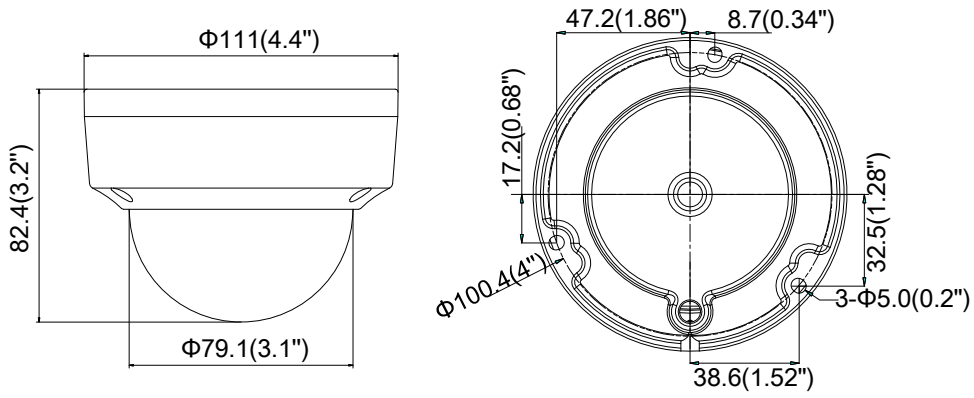

PAC335-OD 3MP WDR Vandal Proof EXIR Dome Camera

Key Features

- 3 Megapixel high-performance CMOS
- Analog HD output, up to 3MP resolution
- True Day/Night
- OSD menu, DNR, Smart IR
- True WDR, up to 120dB
- EXIR technology, up to 20m IR distance
- IP66 weatherproof & vandal proof
- Up the Coax(HIKVISION-C)

Specifications

Camera	
Image Sensor	3MP CMOS Image Sensor
Effective Pixels	2052(H)*1536(V)
Min. illumination	0.01 Lux @ (F1.2,AGC ON),0 Lux with IR
Shutter Time	1/25(1/30)s to 1/50,000s
Lens	2.8mm, 3.6mm, 6mm optional
	Angle of View: 84°(2.8mm), 67.8°(3.6mm), 44.6°(6mm)
Lens Mount	M12
Day & Night	ICR
Angle Adjustment	Pan: 0° - 340°; Tilt:0° - 75°; Rotate: 0° - 355°
Synchronization	Internal Synchronization
WDR	120dB
Video Frame Rate	1920×1536@18fps
HD Video Output	1 Analog HD output
S/N Ratio	>62dB
Menu	
AGC	Support
D/N Mode	Color/BW/SMART
White Balance	ATW/ MWB
BLC	Support
Functions	Wide Dynamic Range, Digital noise reduction, Mirror, SMART IR
General	
Operating Conditions	-40 °C – 60 °C (-40 °F – 140 °F), Humidity 90% or less (non-condensing)
Power Supply	12 VDC ± 15%
Power Consumption	Max. 5W
Protection Level	IP66
IR Range	Up to 20m
Impact Protection	IK10
Communication	Up the coax, Protocol: HIKVISION-C (TVI output)
Dimensions	φ111mm×82.5mm (φ0.43"×3.25")
Weight	Approx. 350g (0.77lb)

Order Models

PAC335-OD

Dimensions

Unit: mm

Accessories

P-276ZJ
Corner Mounting

P-271ZJ-110
Pendant Mounting

P-272ZJ-110B
Wall Mounting