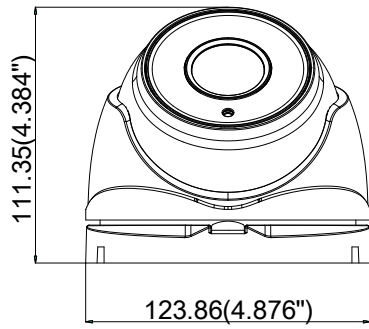

## Specifications

<b>Camera</b>	
Image Sensor	3MP CMOS Image Sensor
Effective Pixels	2052(H)*1536(V)
Min. illumination	0.01 Lux @ (F1.2,AGC ON),0 Lux with IR
Shutter Time	1/25s to 1/50,000s
Lens	Motorized VF lens; 2.8 - 12 mm @ F1.2
Lens Mount	φ14
Day & Night	ICR
Angle Adjustment	Pan: 0° - 360°; Tilt:0° - 75°; Rotate: 0° - 360°
Synchronization	Internal Synchronization
WDR	120dB
Video Frame Rate	1920×1536@18fps
HD Video Output	1 Analog HD output
S/N Ratio	> 62dB
<b>Menu</b>	
AGC	Support
D/N Mode	Color/BW/SMART
White Balance	ATW/ MWB
BLC	Support
Functions	Wide Dynamic Range, Digital noise reduction, Mirror, SMART IR
<b>General</b>	
Operating Conditions	-40 °C – 60 °C (-40 °F – 140 °F), Humidity 90% or less (non-condensing)
Power Supply	12 VDC ± 15%
Power Consumption	Max. 6W
Protection Level	IP66
IR Range	Up to 40m
Communication	Up the coax, Protocol: HIKVISION-C (TVI output)
Dimensions	134.3mm×123.9mm×111.4mm (5.29"×4.88"×4.39")
Weight	Approx. 750g (1.57lb)

## Dimensions

Unit: mm