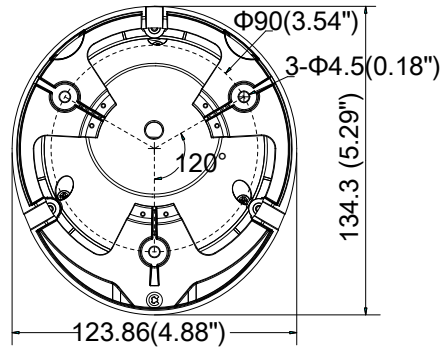

## Specifications

<b>Camera</b>	
Image Sensor	3MP CMOS Image Sensor
Effective Pixels	2052(H)*1536(V)
Min. illumination	0.01 Lux @ (F1.2,AGC ON),0 Lux with IR
Shutter Time	1/25s to 1/50,000s
Lens	Motorized VF lens; 2.8 - 12 mm @ F1.2
Lens Mount	φ14
Day & Night	ICR
Angle Adjustment	Pan: 0° - 360°; Tilt:0° - 75°; Rotate: 0° - 360°
Synchronization	Internal Synchronization
WDR	120dB
Video Frame Rate	1920×1536@18fps
HD Video Output	1 Analog HD output
S/N Ratio	> 62dB
<b>Menu</b>	
AGC	Support
D/N Mode	Color/BW/SMART
White Balance	ATW/ MWB
BLC	Support
Functions	Wide Dynamic Range, Digital noise reduction, Mirror, SMART IR
<b>General</b>	
Operating Conditions	-40 °C – 60 °C (-40 °F – 140 °F), Humidity 90% or less (non-condensing)
Power Supply	12 VDC ± 15%
Power Consumption	Max. 6W
Protection Level	IP66
IR Range	Up to 40m
Communication	Up the coax, Protocol: HIKVISION-C (TVI output)
Dimensions	134.3mm×123.9mm×111.4mm (5.29"×4.88"×4.39")
Weight	Approx. 750g (1.57lb)

## Dimensions

Unit: mm