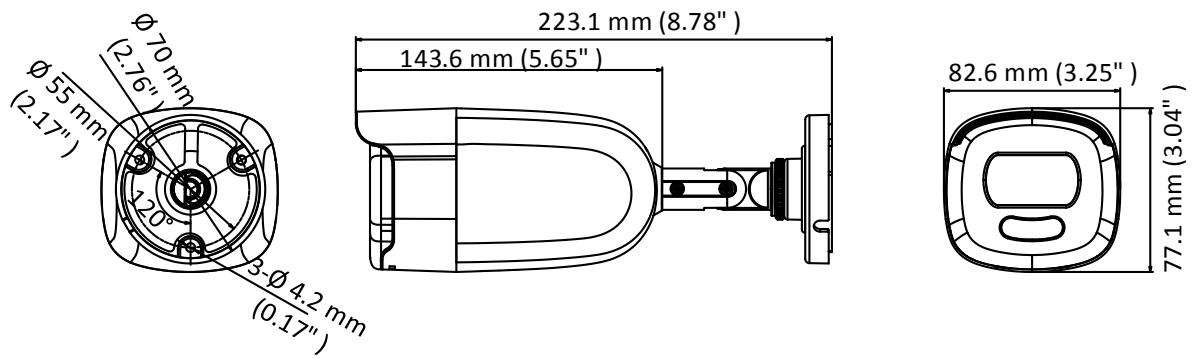

PAC344-FB/F2.8
2 MP Full Time Color Camera

 ColorVu

- 2 MP, 1920 × 1080 resolution
- 24-hour color image
- 2.8 mm fixed lens
- Up to 40 m white light distance
- OSD menu, 3D DNR, true WDR
- 4 in 1 video output (switchable TVI/AHD/CVI/CVBS)
- IP67

Specification

Camera	
Image Sensor	2 MP CMOS
Resolution	1920 (H) × 1080 (V)
Frame Rate	PAL: 1080p@25fps NTSC: 1080p@30fps
Min. illumination	0.0005 Lux @ (F1.0, AGC ON), 0 Lux with white light
Shutter Time	PAL: 1/25 s to 1/50, 000 s NTSC: 1/30 s to 1/50, 000 s
Slow Shutter	Max. 16 times
Lens	2.8 mm fixed lens
Field of View	2.8 mm, horizontal FOV: 104°, vertical FOV: 54°, diagonal FOV: 126°
Lens Mount	M16
Day & Night	Color
WDR (Wide Dynamic Range)	130 dB
Angle Adjustment	Pan: 0° to 360°; Tilt: 0° to 180°; Rotate: 0° to 360°
Menu	
Image Mode	STD/HIGH SAT
AGC	Yes
White Balance	Auto/Manual
HLC	Yes
BLC (Backlight Compensation)	Yes
Privacy Mask	4 programmable privacy masks
Motion Detection	4 programmable areas
WDR	Yes
Functions	Brightness, Sharpness, 3D DNR, Mirror, Smart light
Interface	
Video Output	Switchable TVI/AHD/CVI/CVBS
General	
Operating Conditions	-40 °C to 60 °C (-40 °F to 140 °F), humidity: 90% or less (non-condensing)
Power Supply	12 VDC ± 25% <i>*You are recommended to use one power adapter to supply the power for one camera.</i>
Power Consumption	Max. 4.2 W
Protection Level	IP67
Material	Front Cover: Metal Main Body: Plastic
White Light	Up to 40 m
Communication	HIKVISION-C
Dimensions	223.1 mm × 77.1 mm × 82.6 mm (8.78" × 3.04" × 3.25")
Weight	Approx. 436 g (0.96 lb.)

Order Model

PAC344-FB/F2.8

Dimension

Accessory

P-280ZJ-XS

Junction Box