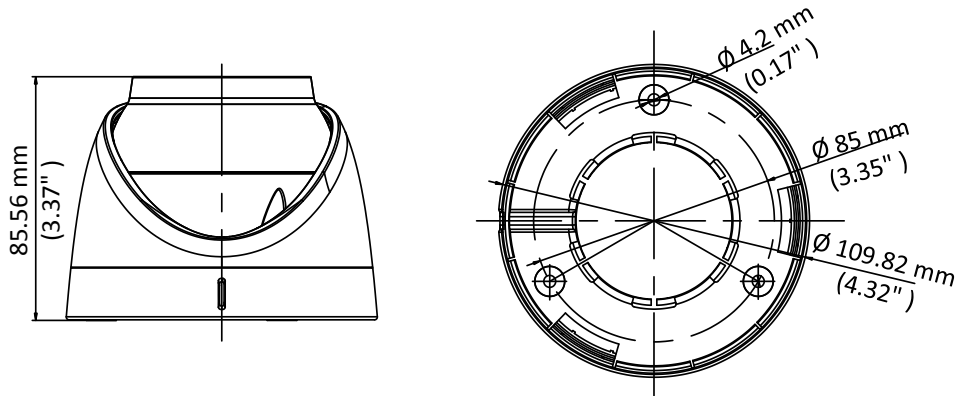

**PAC344-FD-F2.8**  
**2 MP Full Time Color Camera**

 ColorVu

- 2 MP, 1920 × 1080 resolution
- 24-hour color image
- 2.8 mm fixed lens
- Up to 20 m white light distance
- OSD menu, 3D DNR, true WDR
- 4 in 1 video output (switchable TVI/AHD/CVI/CVBS)
- IP67

## Specification

<b>Camera</b>	
Image Sensor	2 MP CMOS
Resolution	1920 (H) × 1080 (V)
Frame Rate	PAL: 1080p@25fps NTSC: 1080p@30fps
Min. illumination	0.0005 Lux @ (F1.0, AGC ON), 0 Lux with white light
Shutter Time	PAL: 1/25 s to 1/50, 000 s NTSC: 1/30 s to 1/50, 000 s
Slow Shutter	Max. 16 times
Lens	2.8 mm fixed lens
Field of View	2.8 mm, horizontal FOV: 104°, vertical FOV: 54°, diagonal FOV: 126°
Lens Mount	M16
Day & Night	Color
WDR (Wide Dynamic Range)	130 dB
Angle Adjustment	Pan: 0° to 360°; Tilt: 0° to 75°; Rotate: 0° to 360°
<b>Menu</b>	
Image Mode	STD/HIGH SAT
AGC	Yes
White Balance	Auto/Manual
HLC	Yes
BLC (Backlight Compensation)	Yes
Privacy Mask	4 programmable privacy masks
Motion Detection	4 programmable areas
WDR	Yes
Functions	Brightness, Sharpness, 3D DNR, Mirror, Smart light
<b>Interface</b>	
Video Output	Switchable TVI/AHD/CVI/CVBS
<b>General</b>	
Operating Conditions	-40 °C to 60 °C (-40 °F to 140 °F), humidity: 90% or less (non-condensing)
Power Supply	12 VDC ± 25% <i>*You are recommended to use one power adapter to supply the power for one camera.</i>
Power Consumption	Max. 3 W
Protection Level	IP67
Material	Main Body: Metal Mounting Base: Plastic
White Light	Up to 20 m
Communication	HIKVISION-C
Dimensions	∅ 109.82 mm × 85.56 mm (∅ 4.32" × 3.37")
Weight	Approx. 336 g (0.74 lb.)

## Dimension