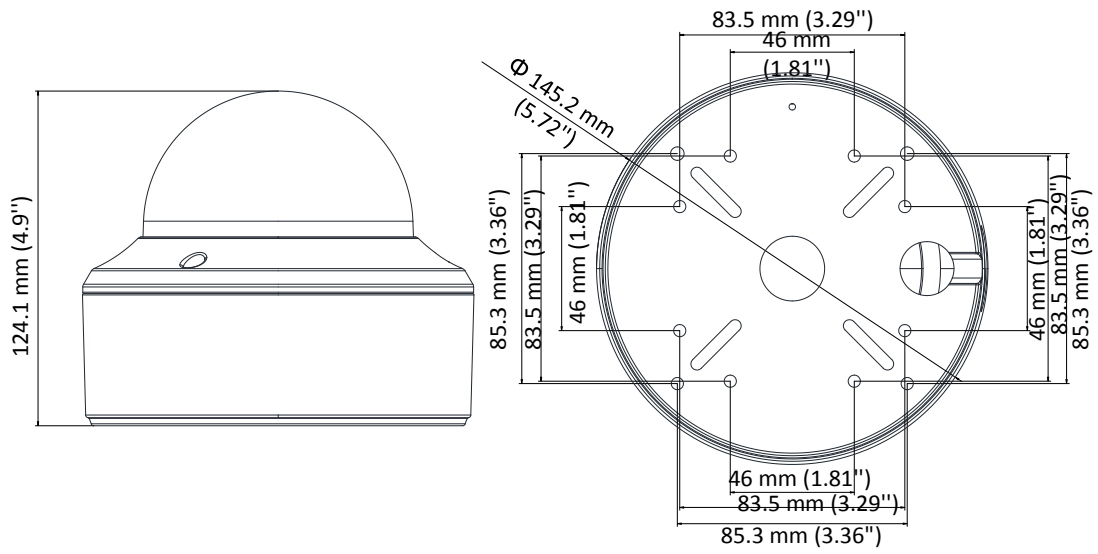

### Key Feature

- 2 MP high performance CMOS
- Ultra-low light
- 1920 × 1080 resolution
- 2.7 mm to 13.5 mm varifocal lens, auto focus
- 130 dB true WDR, 3D DNR
- Smart IR, up to 60 m IR distance
- 4 in 1 video output (switchable TVI/AHD/CVI/CVBS)
- IK10, IP67
- Up the coax

## Specification

<b>Camera</b>	
Image Sensor	2 MP CMOS
Signal System	PAL/NTSC
Resolution	1920 (H) × 1080 (V)
Frame Rate	PAL: 1080p@25fps NTSC: 1080p@30fps
Min. Illumination	Color: 0.003 Lux @ (F1.2, AGC ON), 0 Lux with IR
Shutter Time	PAL: 1/25 s to 1/50, 000 s NTSC: 1/30 s to 1/50, 000 s
Slow Shutter	MAX. 16 times
Lens	2.7 mm to 13.5 mm motorized, auto focus
Horizontal Field of View	103° to 32.1°
Lens Mount	Φ14
Day & Night	ICR
WDR (Wide Dynamic Range)	≥ 130 dB
Angle Adjustment	Pan: 0° to 355°, Tilt: 0° to 75°, Rotate: 0° to 355°
<b>Menu</b>	
Image Mode	STD/HIGH-SAT
AGC	Yes
Day/Night Mode	Auto/Color/BW (Black and White)
White Balance	Auto/Manual
AE (Auto Exposure) Mode	WDR/BLC/HLC/Global
Privacy Mask	4 programmable privacy masks
Motion Detection	4 programmable motion areas
NR (Noise Reduction)	3D DNR/2D DNR
Language	English
Functions	Brightness, Sharpness, Mirror, Smart IR
<b>Interface</b>	
Video Output	Switchable TVI/AHD/CVI/CVBS
<b>General</b>	
Operating Conditions	-40 °C to 60 °C (-40 °F to 140 °F), humidity: 90% or less (non-condensing)
Power Supply	12 VDC ±25%, 24 VAC±25% <i>*You are recommended to use one power adapter to supply the power for one camera.</i>
Power Consumption	Max. 7.5W
Protection Level	IK10, IP67
Material	Metal
IR Range	Up to 60 m
Communication	HIKVISION-C
Dimensions	Φ 145.2 mm × 124.1 mm ( Φ 5.72 × 4.9")
Weight	Approx. 610 g (1.34 lb.) -A: Approx. 640 g (1.41 lb.)

## Dimension