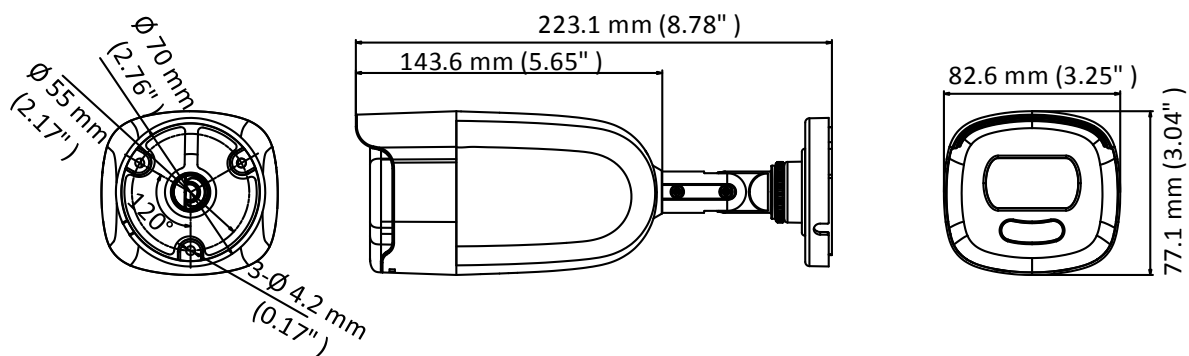

**PAC344N-FB/F2.8**  
**2 MP Full Time Color Camera**

 ColorVu

- 2 MP, 1920 × 1080 resolution
- 24-hour color image
- 2.8 mm fixed lens
- Up to 40 m white light distance
- OSD menu, 3D DNR, true WDR
- 4 in 1 video output (switchable TVI/AHD/CVI/CVBS)
- IP67

## Spcification

<b>Camera</b>	
Image Sensor	2 MP CMOS
Resolution	1920 (H) × 1080 (V)
Frame Rate	PAL: 1080p@25fps NTSC: 1080p@30fps
Min. illumination	0.0005 Lux @ (F1.0, AGC ON), 0 Lux with white light
Shutter Time	PAL: 1/25 s to 1/50, 000 s NTSC: 1/30 s to 1/50, 000 s
Slow Shutter	Max. 16 times
Lens	2.8 mm fixed lens
Field of View	2.8 mm, horizontal FOV: 104°, vertical FOV: 54°, diagonal FOV: 126°
Lens Mount	M16
Day & Night	Color
WDR (Wide Dynamic Range)	130 dB
Angle Adjustment	Pan: 0° to 360°; Tilt: 0° to 180°; Rotate: 0° to 360°
<b>Menu</b>	
Image Mode	STD/HIGH SAT
AGC	Yes
White Balance	Auto/Manual
HLC	Yes
BLC (Backlight Compensation)	Yes
Privacy Mask	4 programmable privacy masks
Motion Detection	4 programmable areas
WDR	Yes
Functions	Brightness, Sharpness, 3D DNR, Mirror, Smart light
<b>Interface</b>	
Video Output	Switchable TVI/AHD/CVI/CVBS
<b>General</b>	
Operating Conditions	-40 °C to 60 °C (-40 °F to 140 °F), humidity: 90% or less (non-condensing)
Power Supply	12 VDC ± 25% <i>*You are recommended to use one power adapter to supply the power for one camera.</i>
Power Consumption	Max. 4.2 W
Protection Level	IP67
Material	Front Cover: Metal Main Body: Plastic
White Light	Up to 40 m
Communication	HIKVISION-C
Dimensions	223.1 mm × 77.1 mm × 82.6 mm (8.78" × 3.04" × 3.25")
Weight	Approx. 436 g (0.96 lb.)

## Dimension