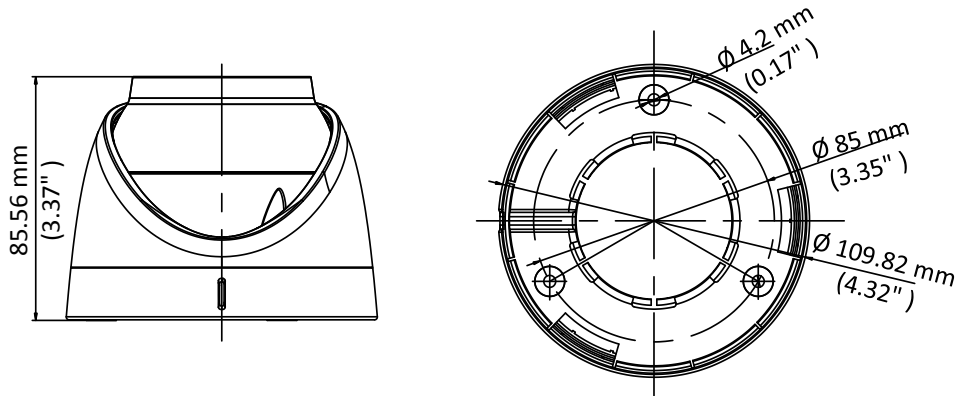

**PAC344N-FD/F2.8**  
**2 MP Full Time Color Camera**

**ColorVu**

- 2 MP, 1920 × 1080 resolution
- 24-hour color image
- 2.8 mm fixed lens
- Up to 20 m white light distance
- OSD menu, 3D DNR, true WDR
- 4 in 1 video output (switchable TVI/AHD/CVI/CVBS)
- IP67

## Specification

<b>Camera</b>	
Image Sensor	2 MP CMOS
Resolution	1920 (H) × 1080 (V)
Frame Rate	PAL: 1080p@25fps NTSC: 1080p@30fps
Min. illumination	0.0005 Lux @ (F1.0, AGC ON), 0 Lux with white light
Shutter Time	PAL: 1/25 s to 1/50, 000 s NTSC: 1/30 s to 1/50, 000 s
Slow Shutter	Max. 16 times
Lens	2.8 mm fixed lens
Field of View	2.8 mm, horizontal FOV: 104°, vertical FOV: 54°, diagonal FOV: 126°
Lens Mount	M16
Day & Night	Color
WDR (Wide Dynamic Range)	130 dB
Angle Adjustment	Pan: 0° to 360°; Tilt: 0° to 75°; Rotate: 0° to 360°
<b>Menu</b>	
Image Mode	STD/HIGH SAT
AGC	Yes
White Balance	Auto/Manual
HLC	Yes
BLC (Backlight Compensation)	Yes
Privacy Mask	4 programmable privacy masks
Motion Detection	4 programmable areas
WDR	Yes
Functions	Brightness, Sharpness, 3D DNR, Mirror, Smart light
<b>Interface</b>	
Video Output	Switchable TVI/AHD/CVI/CVBS
<b>General</b>	
Operating Conditions	-40 °C to 60 °C (-40 °F to 140 °F), humidity: 90% or less (non-condensing)
Power Supply	12 VDC ± 25% <i>*You are recommended to use one power adapter to supply the power for one camera.</i>
Power Consumption	Max. 3 W
Protection Level	IP67
Material	Main Body: Metal Mounting Base: Plastic
White Light	Up to 20 m
Communication	HIKVISION-C
Dimensions	∅ 109.82 mm × 85.56 mm (∅ 4.32" × 3.37")
Weight	Approx. 336 g (0.74 lb.)

## Dimension