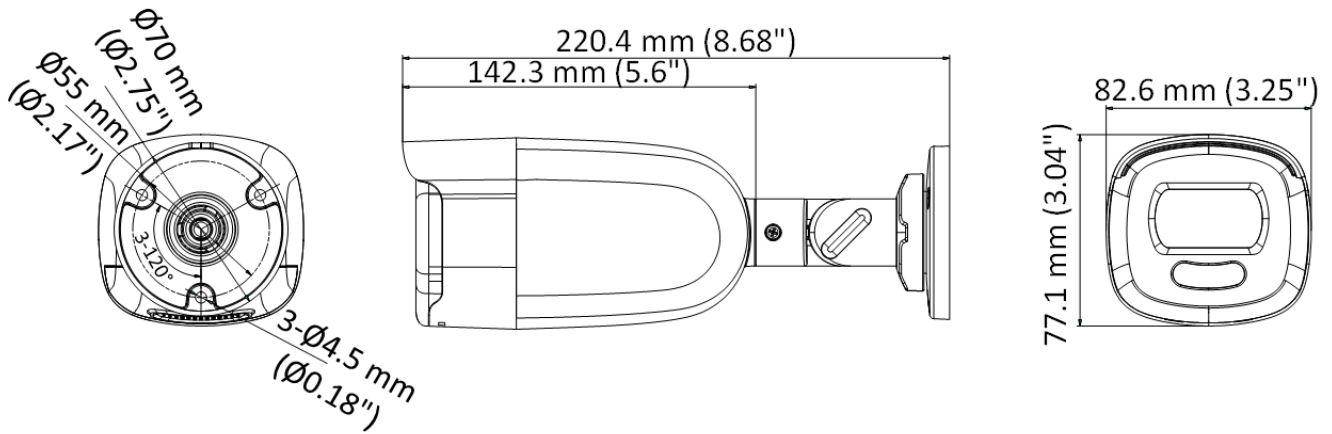

Specification

Camera	
Image Sensor	5 MP CMOS
Signal System	PAL/NTSC
Resolution	2560 (H) × 1944 (V)
Frame Rate	TVI: 5MP@20fps, 4MP@30fps, 4MP@25fps, 1080p@30fps, 1080p@25fps CVI: 4MP@30fps, 4MP@25fps AHD: 5MP@20fps, 4MP@30fps, 4MP@25fps CVBS: PAL/NTSC
Min. illumination	0.0005 Lux @ (F1.0, AGC ON), 0 Lux with White Light
Shutter Time	PAL: 1/25 s to 1/50, 000 s NTSC: 1/30 s to 1/50, 000 s
Slow Shutter	Max. 16 times
Lens	2.8 mm fixed lens
Horizontal Field of View	2.8 mm, horizontal FOV: 99.7°, vertical FOV: 72°, diagonal FOV: 139.8°
Lens Mount	M16
Day & Night	Color
WDR (Wide Dynamic Range)	≥130 dB
Angle Adjustment	Pan: 0 to 360°, Tilt: 0 to 180°, Rotation: 0 to 360°
Menu	
White Light	Auto/Off
Image Mode	STD/HIGH-SAT
AGC	Yes
Day/Night Mode	Color
White Balance	Auto/Manual
AE (Auto Exposure) Mode	WDR/BLC/HLC/Global/HLS/Anti-banding
Privacy Mask	4 programmable privacy masks
Motion Detection	4 programmable motion areas
Noise Reduction	3D DNR
Language	English
Function	Brightness, Sharpness, Mirror, Smart Light
Interface	
Video Output	Switchable TVI/AHD/CVI/CVBS
General	
Operating Conditions	-40 °C to 60 °C (-40 °F to 140 °F), humidity 90% or less (non-condensing)
Power Supply	12 VDC ± 25% <i>*You are recommended to use one power adapter to supply the power for one camera.</i>
Power Consumption	Max. 4.9 W
Protection Level	IP67
Material	Metal
White Light Range	Up to 40 m

Communication	HIKVISION-C
Dimensions	82.6 mm × 77.1 mm × 220.4 mm (3.25" × 3.04" × 8.68")
Weight	Approx. 565 g (1.25 lb.)

Available Model

PAC346-FB/F2.8

Dimension

Accessory

P-280ZJ-XS
Junction Box