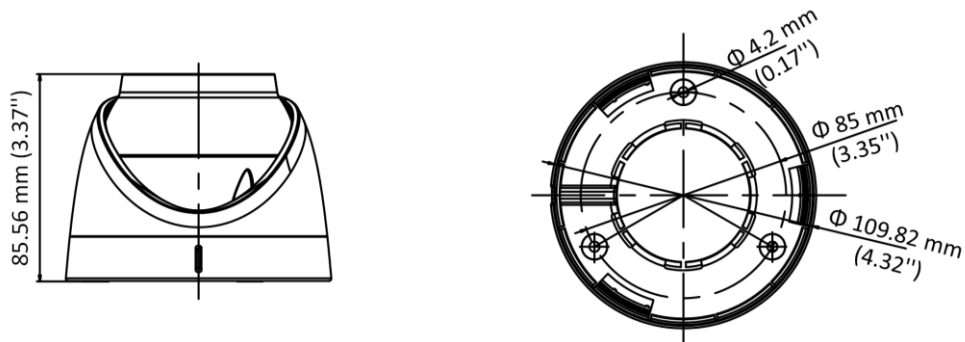

Specification

Camera	
Image Sensor	5 MP CMOS
Signal System	PAL/NTSC
Resolution	2560 (H) × 1944 (V)
Frame Rate	TVI: 5MP@20fps, 4MP@30fps, 4MP@25fps, 1080p@30fps, 1080p@25fps CVI: 4MP@30fps, 4MP@25fps AHD: 5MP@20fps, 4MP@30fps, 4MP@25fps CVBS: PAL/NTSC
Min. illumination	0.0005 Lux @ (F1.0, AGC ON), 0 Lux with White Light
Shutter Time	PAL: 1/25 s to 1/50, 000 s NTSC: 1/30 s to 1/50, 000 s
Slow Shutter	Max. 16 times
Lens	2.8 mm fixed lens
Horizontal Field of View	2.8 mm, horizontal FOV: 99.7°, vertical FOV: 72°, diagonal FOV: 139.8°
Lens Mount	M16
Day & Night	Color
WDR (Wide Dynamic Range)	≥130 dB
Angle Adjustment	Pan: 0 to 360°, Tilt: 0 to 75°, Rotation: 0 to 360°
Menu	
White Light	Auto/Off
Image Mode	STD/HIGH-SAT
AGC	Yes
Day/Night Mode	Color
White Balance	Auto/Manual
AE (Auto Exposure) Mode	WDR/BLC/HLC/Global/HLS/Anti-banding
Privacy Mask	4 programmable privacy masks
Motion Detection	4 programmable motion areas
Noise Reduction	3D DNR
Language	English
Function	Brightness, Sharpness, Mirror, Smart Light
Interface	
Video Output	Switchable TVI/AHD/CVI/CVBS
General	
Operating Conditions	-40 °C to 60 °C (-40 °F to 140 °F), humidity 90% or less (non-condensing)
Power Supply	12 VDC ± 25% <i>*You are recommended to use one power adapter to supply the power for one camera.</i>
Power Consumption	Max. 3.5 W
Protection Level	IP67
Material	Main Body: Metal Enclosure: Plastic

White Light Range	Up to 20 m
Communication	HIKVISION-C
Dimensions	Φ 109.82 mm × 85.56 mm (4.32" × 3.37")
Weight	Approx. 350 g (0.77 lb.)

Available Model

PAC346-FD/F2.8

Dimension

Accessory

P-272ZJ-110-TRS
Wall Mount