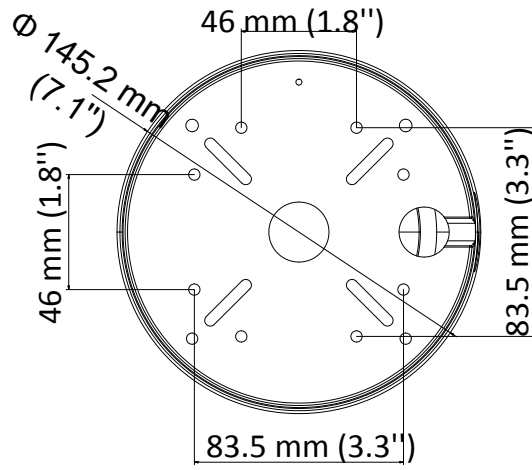

### Key Feature

- 5 MP high performance CMOS
- Auto focus
- 2560 × 1944 resolution
- 2.7 mm to 13.5 mm motorized varifocal lens
- EXIR 2.0, smart IR, up to 60 m IR distance
- OSD menu, 3D DNR, 130 dB true WDR
- 4 in 1 video output (switchable TVI/AHD/CVI/CVBS)
- IP67, IK10
- Up the coax

## Specification

<b>Camera</b>	
Image Sensor	5 megapixel progressive scan CMOS
Signal System	PAL/NTSC
Resolution	2560 (H) × 1944 (V)
Min. Illumination	Color: 0.003 Lux@(F1.2, AGC ON), 0 Lux with IR
Frame Rate	TVI: 2 MP@25fps, 2 MP@30fps, 4 MP@25fps, 4 MP@30fps, 5 MP@20fps AHD: 4 MP@25fps, 4 MP@30fps, 5 MP@20fps CVI: 4 MP@25fps, 4 MP@30fps CVBS: PAL, NTSC
Shutter Time	PAL: 1/25 s to 1/50,000 s NTSC: 1/30 s to 1/50,000 s
Lens	2.7 mm to 13.5 mm motorized varifocal lens
Horizontal Field of View	92.3° to 29.3°
Lens Mount	Φ 14
Day & Night	IR cut filter
Angle Adjustment	Pan: 0° to 355°; Tilt: 0° to 75°; Rotate: 0° to 355°
Synchronization	Internal synchronization
WDR (Wide Dynamic Range)	≥ 130 dB
<b>Menu</b>	
AGC	Yes
Day/Night Mode	Auto/Color/BW (Black and White)
White Balance	Auto/Manual
BLC (Backlight Compensation)	Yes
WDR	Yes
3D DNR	Level 1 to 9
Privacy Mask	4 programmable privacy masks
Motion Detection	4 programmable areas
Language	English
Functions	Brightness, Sharpness, 3D DNR, Mirror, Smart IR
<b>Interface</b>	
Video Output	1 HD analog output
Switch Button	TVI/AHD/CVI/CVBS
<b>General</b>	
Operating Conditions	-40 °C to 60 °C (-40 °F to 140 °F), humidity: 90% or less (non-condensing)
Power Supply	19.2 VAC to 28.8 VAC
Power Consumption	Max. 8 W
Protection Level	IP67, IK10
Material	Metal
IR Range	Up to 60 m
Communication	Up the coax, (TVI output)
Dimensions	Φ 145.2 mm × 124.1 mm (Φ 7.1" × 4.9")
Weight	Approx. 640 g (1.41 lb.)

## Dimension