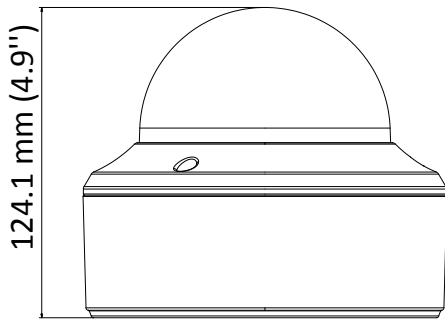

### Key Feature

- 5 MP high performance CMOS
- Auto focus
- 2560 × 1944 resolution
- 2.7 mm to 13.5 mm motorized varifocal lens
- EXIR 2.0, smart IR, up to 60 m IR distance
- OSD menu, 3D DNR, 130 dB true WDR
- 4 in 1 video output (switchable TVI/AHD/CVI/CVBS)
- IP67, IK10
- Up the coax

## Specification

<b>Camera</b>	
Image Sensor	5 megapixel progressive scan CMOS
Signal System	PAL/NTSC
Resolution	2560 (H) × 1944 (V)
Min. Illumination	Color: 0.003 Lux@(F1.2, AGC ON), 0 Lux with IR
Frame Rate	TVI: 2 MP@25fps, 2 MP@30fps, 4 MP@25fps, 4 MP@30fps, 5 MP@20fps AHD: 4 MP@25fps, 4 MP@30fps, 5 MP@20fps CVI: 4 MP@25fps, 4 MP@30fps CVBS: PAL, NTSC
Shutter Time	PAL: 1/25 s to 1/50,000 s NTSC: 1/30 s to 1/50,000 s
Lens	2.7 mm to 13.5 mm motorized varifocal lens
Horizontal Field of View	92.3° to 29.3°
Lens Mount	Φ 14
Day & Night	IR cut filter
Angle Adjustment	Pan: 0° to 355°; Tilt: 0° to 75°; Rotate: 0° to 355°
Synchronization	Internal synchronization
WDR (Wide Dynamic Range)	≥ 130 dB
<b>Menu</b>	
AGC	Yes
Day/Night Mode	Auto/Color/BW (Black and White)
White Balance	Auto/Manual
BLC (Backlight Compensation)	Yes
WDR	Yes
3D DNR	Level 1 to 9
Privacy Mask	4 programmable privacy masks
Motion Detection	4 programmable areas
Language	English
Functions	Brightness, Sharpness, 3D DNR, Mirror, Smart IR
<b>Interface</b>	
Video Output	1 HD analog output
Switch Button	TVI/AHD/CVI/CVBS
<b>General</b>	
Operating Conditions	-40 °C to 60 °C (-40 °F to 140 °F), humidity: 90% or less (non-condensing)
Power Supply	19.2 VAC to 28.8 VAC
Power Consumption	Max. 8 W
Protection Level	IP67, IK10
Material	Metal
IR Range	Up to 60 m
Communication	Up the coax, (TVI output)
Dimensions	Φ 145.2 mm × 124.1 mm (Φ 7.1" × 4.9")
Weight	Approx. 640 g (1.41 lb.)

## Dimension