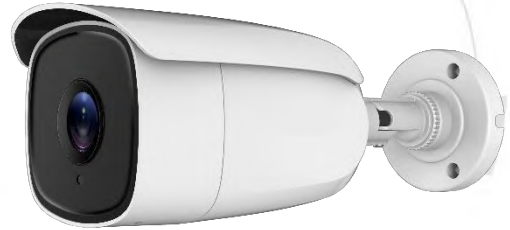

## PAC348-FB4 4K Ultra-Low Light Bullet Camera

### Key Features

- 8.29 MP high performance CMOS
- Ultra-low light
- 3840 × 2160 resolution
- 2.8 mm, 3.6 mm, 6 mm fixed focal lens
- 120 dB true WDR, 3D DNR
- EXIR 2.0, smart IR, up to 60 m IR distance
- IP67
- Up the coax (HIKVISION-C)

## Specification

<b>Camera</b>	
Image Sensor	8.29 megapixel progressive scan CMOS
Signal System	PAL/NTSC
Frame Rate	PAL: 8 MP@12.5fps, 5 MP@20fps, 4 MP@25fps, 1080p@25fps NTSC: 8 MP@15fps, 5 MP@20fps, 4 MP@30fps, 1080p@30fps
Resolution	3840 (H) × 2160 (V)
Min. illumination	Color: 0.003 Lux@(F1.2, AGC ON), 0 Lux with IR
Shutter Time	PAL: 1/12.5 s to 1/10,000 s NTSC: 1/15 s to 1/10,000 s
Slow Shutter	Max. 16 times
Lens	2.8 mm, 3.6 mm, 6 mm fixed focal lens
Horizontal Field of View	102.2° (2.8 mm), 79° (3.6 mm), 50.8° (6 mm)
Lens Mount	M12
Day & Night	IR cut filter
Angle Adjustment (Bracket)	Pan: 0° to 360°, Tilt: 0° to 180°, Rotate: 0° to 360°
Synchronization	Internal synchronization
WDR (Wide Dynamic Range)	120 dB
<b>Menu</b>	
AGC	Support
Day/Night Mode	Auto/Color/BW (Black and White)
White Balance	Auto/Manual/Natural
Privacy Mask	ON/OFF, 4 programmable privacy masks
BLC (Backlight Compensation)	Support
3D DNR (Digital Noise Reduction)	Level 1 to 10
Language	English
Functions	Contrast, Sharpness, Saturation, Mirror, Defog, HLC
<b>Interface</b>	
TVI Video Output	1 HD analog output
CVBS Video Output	1 CVBS output (75Ω/BNC)
<b>General</b>	
Operating Conditions	-40 °C to 60 °C (-40 °F to 140 °F), humidity: 90% or less (non-condensation)
Power Supply	12 VDC ±25% <i>*You are recommended to use one power adapter to supply the power for one camera.</i>
Power Consumption	Max. 4.8 W
Protection Level	IP67
Material	Metal
IR Range	Up to 60 m
Communication	Up the coax, Protocol: HIKVISION-C (TVI output)
Dimensions	∅ 70 mm × 224.7 mm (∅ 2.75" × 8.85" )
Weight	Approx. 630 g (1.4 lb.)