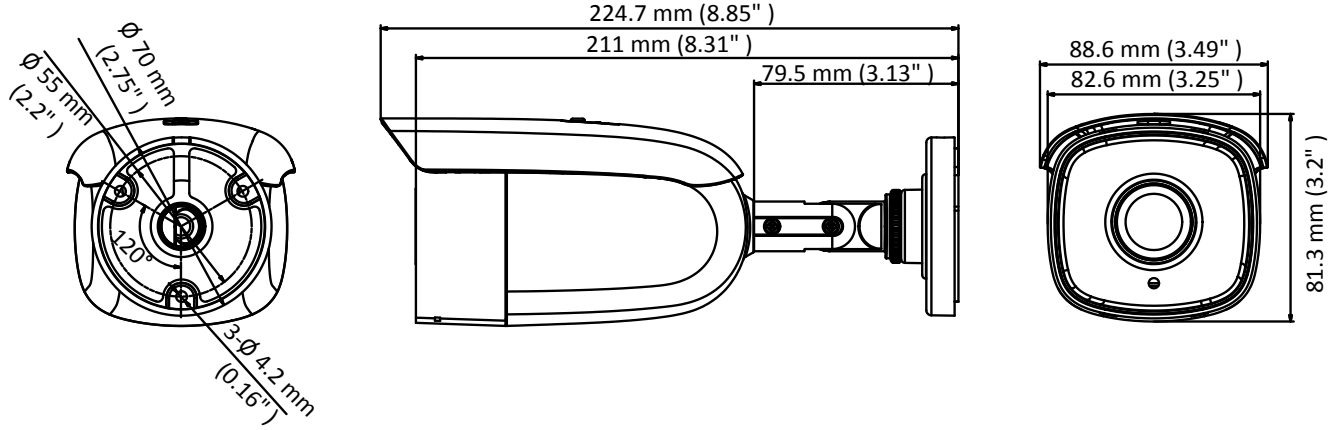

### Key Features

- 8.29 MP high performance CMOS
- Ultra-low light
- 3840 × 2160 resolution
- 2.8 mm, 3.6 mm, 6 mm fixed focal lens
- 120 dB true WDR, 3D DNR
- EXIR 2.0, smart IR, up to 60 m IR distance
- IP67
- Up the coax (HIKVISION-C)

## Specification

<b>Camera</b>	
Image Sensor	8.29 megapixel progressive scan CMOS
Signal System	PAL/NTSC
Frame Rate	PAL: 8 MP@12.5fps, 5 MP@20fps, 4 MP@25fps, 1080p@25fps NTSC: 8 MP@15fps, 5 MP@20fps, 4 MP@30fps, 1080p@30fps
Resolution	3840 (H) × 2160 (V)
Min. illumination	Color: 0.003 Lux@(F1.2, AGC ON), 0 Lux with IR
Shutter Time	PAL: 1/12.5 s to 1/10,000 s NTSC: 1/15 s to 1/10,000 s
Slow Shutter	Max. 16 times
Lens	2.8 mm, 3.6 mm, 6 mm fixed focal lens
Horizontal Field of View	102.2° (2.8 mm), 79° (3.6 mm), 50.8° (6 mm)
Lens Mount	M12
Day & Night	IR cut filter
Angle Adjustment (Bracket)	Pan: 0° to 360°, Tilt: 0° to 180°, Rotate: 0° to 360°
Synchronization	Internal synchronization
WDR (Wide Dynamic Range)	120 dB
<b>Menu</b>	
AGC	Support
Day/Night Mode	Auto/Color/BW (Black and White)
White Balance	Auto/Manual/Natural
Privacy Mask	ON/OFF, 4 programmable privacy masks
BLC (Backlight Compensation)	Support
3D DNR (Digital Noise Reduction)	Level 1 to 10
Language	English
Functions	Contrast, Sharpness, Saturation, Mirror, Defog, HLC
<b>Interface</b>	
TVI Video Output	1 HD analog output
CVBS Video Output	1 CVBS output (75Ω/BNC)
<b>General</b>	
Operating Conditions	-40 °C to 60 °C (-40 °F to 140 °F), humidity: 90% or less (non-condensation)
Power Supply	12 VDC ±25% <i>*You are recommended to use one power adapter to supply the power for one camera.</i>
Power Consumption	Max. 4.8 W
Protection Level	IP67
Material	Metal
IR Range	Up to 60 m
Communication	Up the coax, Protocol: HIKVISION-C (TVI output)
Dimensions	∅ 70 mm × 224.7 mm (∅ 2.75" × 8.85" )
Weight	Approx. 630 g (1.4 lb.)

## Dimension