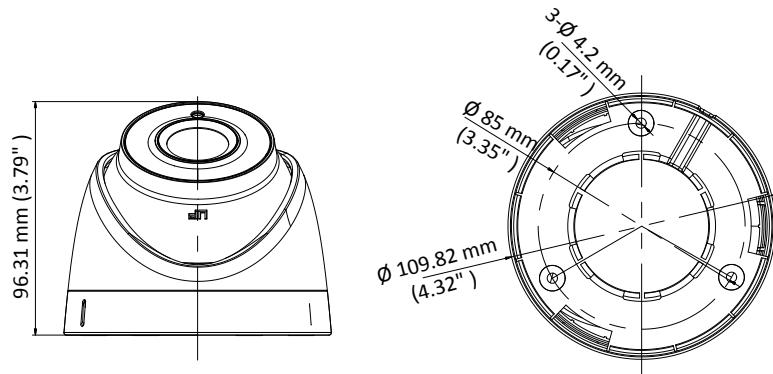

### Key Features

- 8.29 MP high performance CMOS
- Ultra-low light
- 3840 × 2160 resolution
- 2.8 mm, 3.6 mm, 6 mm fixed focal lens
- 120 dB true WDR, 3D DNR
- EXIR 2.0, smart IR, up to 60 m IR distance
- IP67
- Up the coax (HIKVISION-C)

## Specification

<b>Camera</b>	
Image Sensor	8.29 megapixel progressive scan CMOS
Signal System	PAL/NTSC
Frame Rate	PAL: 8 MP@12.5fps, 5 MP@20fps, 4 MP@25fps, 1080p@25fps NTSC: 8 MP@15fps, 5 MP@20fps, 4 MP@30fps, 1080p@30fps
Resolution	3840 (H) × 2160 (V)
Min. illumination	Color: 0.003 Lux@(F1.2, AGC ON), 0 Lux with IR
Shutter Time	PAL: 1/12.5 s to 1/10,000 s NTSC: 1/15 s to 1/10,000 s
Slow Shutter	Max. 16 times
Lens	2.8 mm, 3.6 mm, 6 mm fixed focal lens
Horizontal Field of View	102.2° (2.8 mm), 79° (3.6 mm), 50.8° (6 mm)
Lens Mount	M12
Day & Night	IR cut filter
Angle Adjustment	Pan: 0° to 360°, Tilt: 0° to 75°, Rotate: 0° to 360°
Synchronization	Internal synchronization
WDR (Wide Dynamic Range)	120 dB
<b>Menu</b>	
AGC	Support
Day/Night Mode	Auto/Color/BW (Black and White)
White Balance	Auto/Manual/Natural
Privacy Mask	ON/OFF, 4 programmable privacy masks
BLC (Backlight Compensation)	Support
3D DNR (Digital Noise Reduction)	Level 1 to 10
Language	English
Functions	Contrast, Sharpness, Saturation, Mirror, Defog, HLC
<b>Interface</b>	
TVI Video Output	1 HD analog output
CVBS Video Output	1 CVBS output (75Ω/BNC)
<b>General</b>	
Operating Conditions	-40 °C to 60 °C (-40 °F to 140 °F), humidity: 90% or less (non-condensation)
Power Supply	12 VDC ±25% <i>*You are recommended to use one power adapter to supply the power for one camera.</i>
Power Consumption	Max. 4.8 W
Protection Level	IP67
Material	Enclosure: Plastic Main Body: Metal Mounting Base: Plastic
IR Range	Up to 60 m
Communication	Up the coax, Protocol: HIKVISION-C (TVI output)
Dimensions	∅ 109.8 mm × 96.3 mm (∅ 4.32" × 3.79" )
Weight	Approx. 360 g (0.79 lb.)

## Dimension