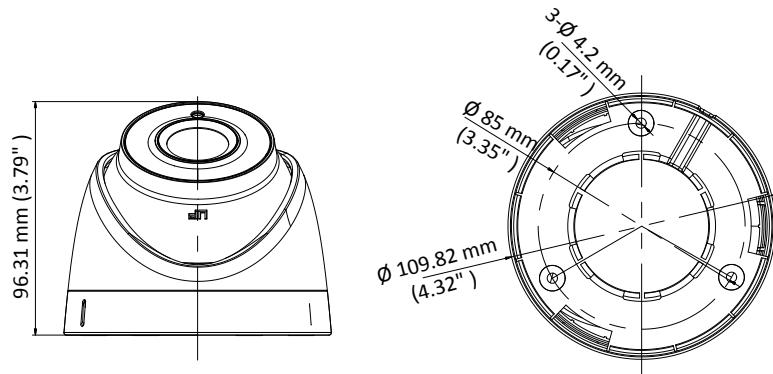

Order Models

PAC348-FD4M

Dimension

Accessory