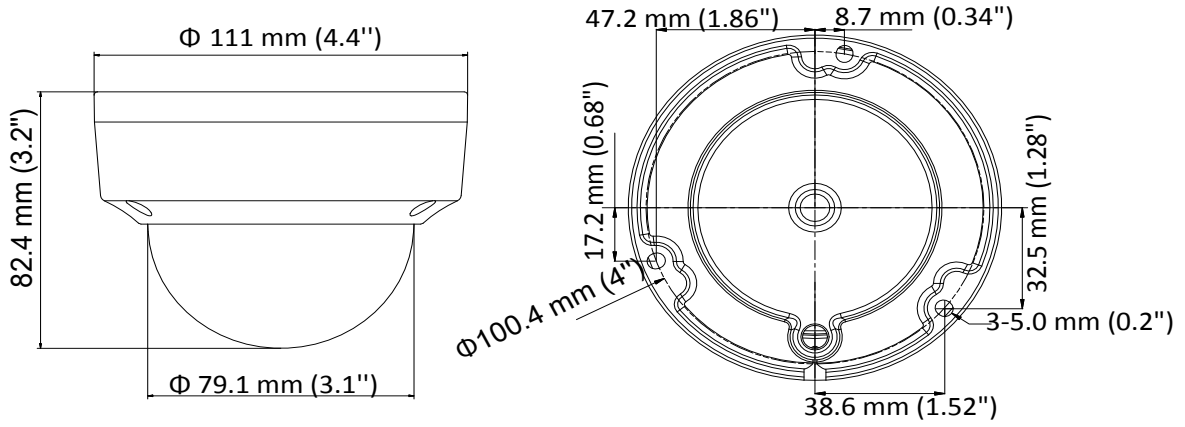

PAC348-OD 4K Ultra-Low Light Dome Camera

Key Features

- 8.29 MP high performance CMOS
- Ultra-low light
- 3840 × 2160 resolution
- 2.8 mm, 3.6 mm, 6 mm fixed focal lens
- 120 dB true WDR, 3D DNR
- EXIR 2.0, smart IR, up to 40 m IR distance
- IP67, IK10
- Up the coax (HIKVISION-C)

Specification

Camera	
Image Sensor	8.29 megapixel progressive scan CMOS
Signal System	PAL/NTSC
Frame Rate	PAL: 8 MP@12.5fps, 5 MP@20fps, 4 MP@25fps, 1080p@25fps NTSC: 8 MP@15fps, 5 MP@20fps, 4 MP@30fps, 1080p@30fps
Resolution	3840 (H) × 2160 (V)
Min. illumination	Color: 0.003 Lux@(F1.2, AGC ON), 0 Lux with IR
Shutter Time	PAL: 1/12.5 s to 1/10,000 s NTSC: 1/15 s to 1/10,000 s
Slow Shutter	Max. 16 times
Lens	2.8 mm, 3.6 mm, 6 mm fixed focal lens
Horizontal Field of View	102.2° (2.8 mm), 79° (3.6 mm), 50.8° (6 mm)
Lens Mount	M12
Day & Night	IR cut filter
Angle Adjustment	Pan: 0° to 355°, Tilt: 0° to 75°, Rotate: 0° to 355°
Synchronization	Internal synchronization
WDR (Wide Dynamic Range)	120 dB
Menu	
AGC	Support
Day/Night Mode	Auto/Color/BW (Black and White)
White Balance	Auto/Manual/Natural
Privacy Mask	ON/OFF, 4 programmable privacy masks
BLC (Backlight Compensation)	Support
3D DNR (Digital Noise Reduction)	Level 1 to 10
Language	English
Functions	Contrast, Sharpness, Saturation, Mirror, Defog, HLC
Interface	
TVI Video Output	1 HD analog output
CVBS Video Output	1 CVBS output (75Ω/BNC)
General	
Operating Conditions	-40 °C to 60 °C (-40 °F to 140 °F), humidity: 90% or less (non-condensation)
Power Supply	12 VDC ±25% <i>*You are recommended to use one power adapter to supply the power for one camera.</i>
Power Consumption	Max. 4.8 W
Protection Level	IP67, IK10
Material	Metal
IR Range	Up to 40 m
Communication	Up the coax, Protocol: HIKVISION-C (TVI output)
Dimensions	∅ 111 mm × 82.4 mm (∅ 4.4" × 3.2")
Weight	Approx. 450 g (0.99 lb.)

Order Models

PAC348-OD

Dimension

Accessory

P-280ZJ-DM18
Junction Box

P-271ZJ-110
Pendant Mount

P-258ZJ
Wall Mount

P-272ZJ-110B
Wall Mount