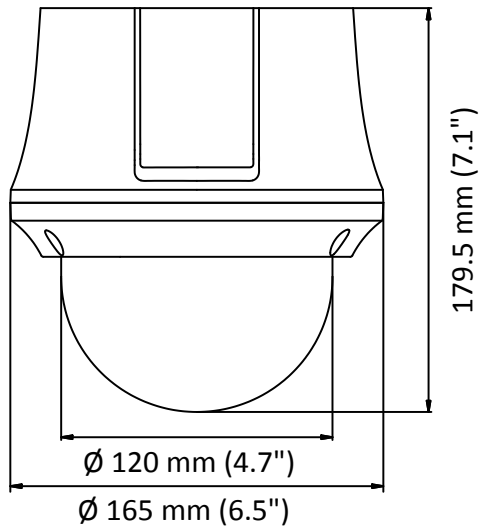

Order Model

PAP112-ID-25

Dimension

Indoor