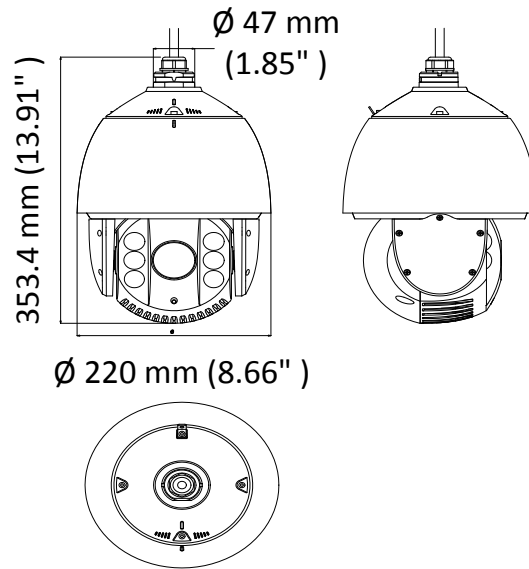

## PAP312-IR-25 2 MP IR Turbo 7-Inch Speed Dome

Perfect View PAP312-IR-25 IR Turbo 7-Inch SpeedDome is able to capture high quality images in poor light environment. The black anti-reflective glass increases the luminousness which helps IR distance reach up to 150 m.

The embedded CMOS chip makes WDR, and real-time 1920 × 1080 resolution possible. With the help of the 25× optical zoom, and IR cut filter, the camera offers more details over an expansive area.

- 1/2.8" HD progressive scan CMOS
- 1920 × 1080 resolution
- 25× optical zoom, 16× digital zoom
- 120 dB true WDR (Wide Dynamic Range)
- Up to 150 m IR distance
- 3D intelligent positioning
- Switchable TVI/AHD/CVI/CVBS video output

Park Action	Preset/Patrol/Pattern/Pan Scan/Tilt Scan/Panorama Scan/Day Mode/Night Mode/None
PTZ Position Display	ON/OFF
Scheduled Task	Preset/Patrol/Pattern/Pan Scan/Tilt Scan/Panorama Scan/Day Mode/Night Mode/Zero Calibration/None
<b>Scheduled Task</b>	
IR Distance	Up to 150 m
IR Intensity	Automatically adjusted depending on the zoom ratio
<b>Input/Output</b>	
Video Output	Switchable TVI/AHD/CVI/CVBS video output, (NTSC or PAL composite, BNC)
RS-485 Interface	Half-duplex mode Self-adaptive HIKVISION, Pelco-P, Pelco-D protocol
UTC function	UTC protocol (or HIKVISION-C protocol in previous DVR)
<b>General</b>	
Menu Language	English
Power	24 VAC Max. 40 W (IR: 14 W)
Working Temperature	-30° C to 65° C (-22° F to 149° F)
Working Humidity	90% or less
Protection Level	IP66 standard (outdoor dome) TVS 4,000 V lightning protection, surge protection and voltage transient protection
Mounting	Various mounting modes optional
Dimension	∅ 220 mm × 353.4 mm (∅ 8.66" × 13.91")
Weight (approx.)	4.5 kg (9.92 lb.)

## Dimension