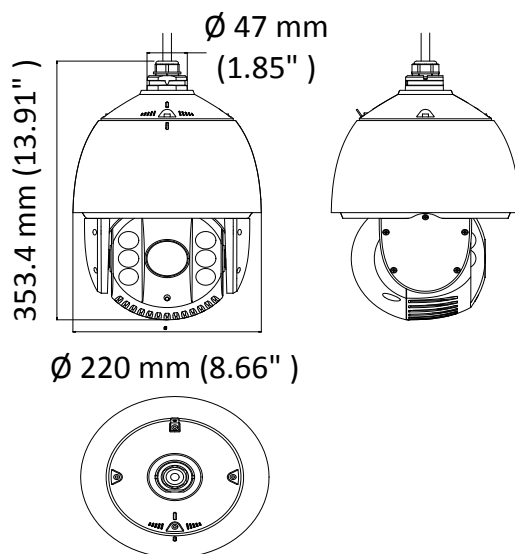

Order Model

PAP312-IR-32

Dimensions

Accessories