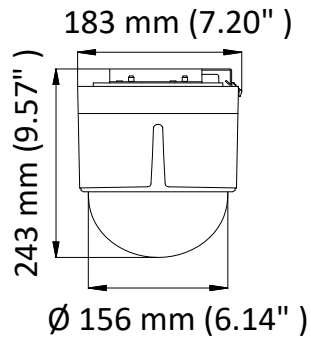

Order Model

PAP312-OD-32

Dimensions

Indoor