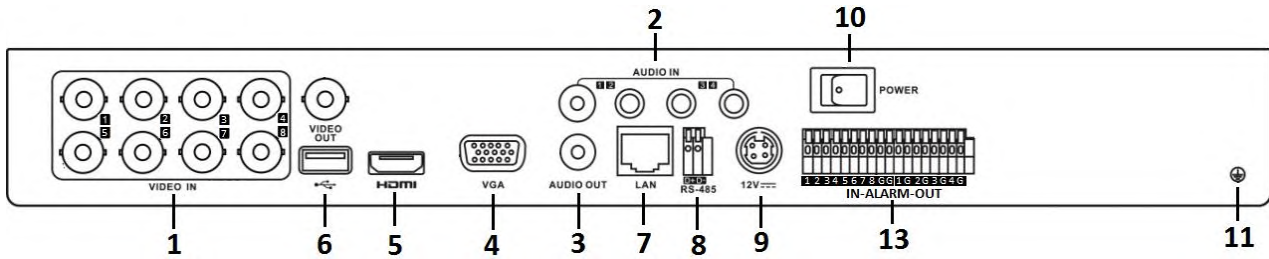

Physical Interfaces

NOTE

The rear panel of PAR326-16 provides 16 video input interfaces.

Index	Description	Index	Description
1	VIDEO IN	8	RS-485 Serial Interface
2	AUDIO IN, RCA Connector	9	12 VDC Power Input
3	AUDIO OUT, RCA Connector	10	Power Switch
4	VGA Interface	11	GND
5	HDMI Interface	12	VIDEO OUT
6	USB Interface	13	Alarm In/Out
7	LAN Network Interface		

Available Models

PAR326-8, PAR326-16