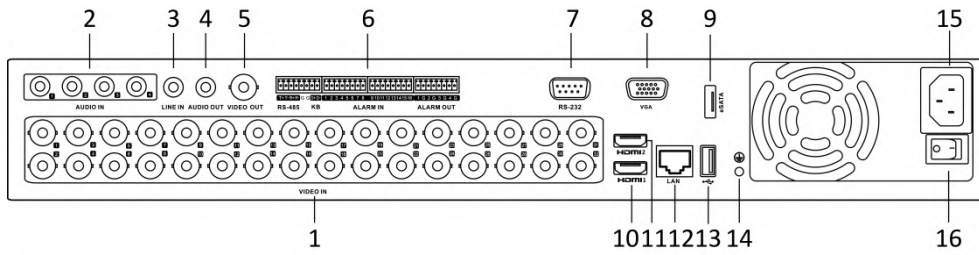

Physical Interfaces

NOTE The rear panel of PAR524-24 provides 24 video input interfaces.

Index	Description	Index	Description
1	VIDEO IN	9	eSATA Interface
2	AUDIO IN, RCA Connector	10	HDMI1 Interface
3	LINE IN	11	HDMI2 Interface
4	AUDIO OUT	12	LAN Network Interface
5	VIDEO OUT	13	USB Interface
6	RS-485 Serial Interface, Keyboard Interface, ALARM IN and ALARM OUT	14	GND
7	RS-232 Serial Interface	15	100 to 240 VAC Power Input
8	VGA Interface	16	Power Switch

Available Models

PAR524-24, PAR524-32